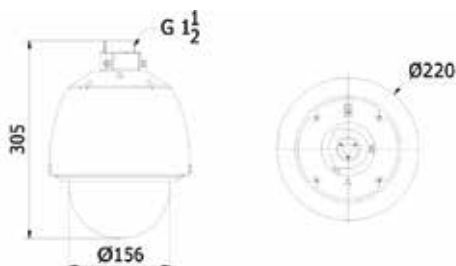

### Dimensions

<b>Camera</b>	
Image Sensor	1 / 3" Sensor
Effective Pixel	3270K
Horizontal Resolution	1100TVL
Signal System	PAL / NTSC
Min. Illumination	Color: 0.2Lux@( F1.6,AGC ON) ; B / W: 0.02Lux@( F1.6,AGC ON)
White Balance	Auto / Manual / ATW / Indoor / Outdoor
AGC	Auto / Manual
S / N Ratio	≥ 50dB
3D DNR	Support
Digital WDR	Support
EIS	Support
Backlight Compensation	Support
Shutter Time	1-1 / 10,000s
Day & Night	IR Cut Filter
Digital Zoom	16x
Privacy Mask	8 privacy masks programmable; a maximum of 8 zones can be masked simultaneously on the same video screen
Focus Model	Auto / Semiautomatic / Manual
<b>Lens</b>	
Focal Length	4-120mm, 30X
Zoom Speed	Approx.3.0s(Optical Wide-Tele)
Angle of View	58-1.7 degree(Wide-Tele)
Min. Working Distance	10-1500mm (Wide-Tele)
Aperture	F1.6-F4.4
<b>Pan and Tilt</b>	
Pan Range	360° endless
Pan Speed	Pan Manual Speed: 0.1° -250° / s,; Pan Preset Speed: 300° / s
Tilt Range	-5° -90° (Auto Flip)
Tilt Speed	Tilt Manual Speed: 0.1° -150° / s,; Tilt Preset Speed: 200° / s
Proportional Zoom	Rotation speed can be adjusted automatically according to zoom multiples
Number of Preset	256
Patrol	8 patrols, up to 32 presets per patrol
Pattern	4 patterns, with the total recording time not less than 10 minutes
Power-off Memory	Support
Park Action	Preset / Patrol / Pattern / Pan scan / Tilt scan / Frame Scan / Random scan / Panorama scan
PTZ Position Display	On/Off
Preset Freezing	Support
Scheduled Task	Preset / Patrol / Pattern / Pan scan / Tilt scan / Frame Scan / Random scan / Panorama scan
RS-485 communication diagnosis	Support
<b>Input / Output</b>	
Monitor Output	1 HD TVI output , (1.0V[p-p] / 75Ω, NTSC (or PAL) composite, BNC)
RS-485 Interface	Half-duplex mode; Pelco-P, Pelco-D protocol
UTC function	Self-adaptive PELCO_C
<b>General</b>	
Menu Language	English, Chinese
Power	24VAC; Max. 20W (Heater On), Max. 12W(Heater Off);
Working Temperature / Humidity	-22° F-149° F(-30° C-65° C) 90% or less
Protection Level	IP66 standard TVS 4,000V lightning protection, surge protection and voltage transient protection
Impact Protection	IEC60068-275EH, 20J; EN50102, up to IK10
Dimensions	Φ8.66" × 12.00" (Φ220×305mm)
Weight (approx.)	11.02lbs(5Kg)